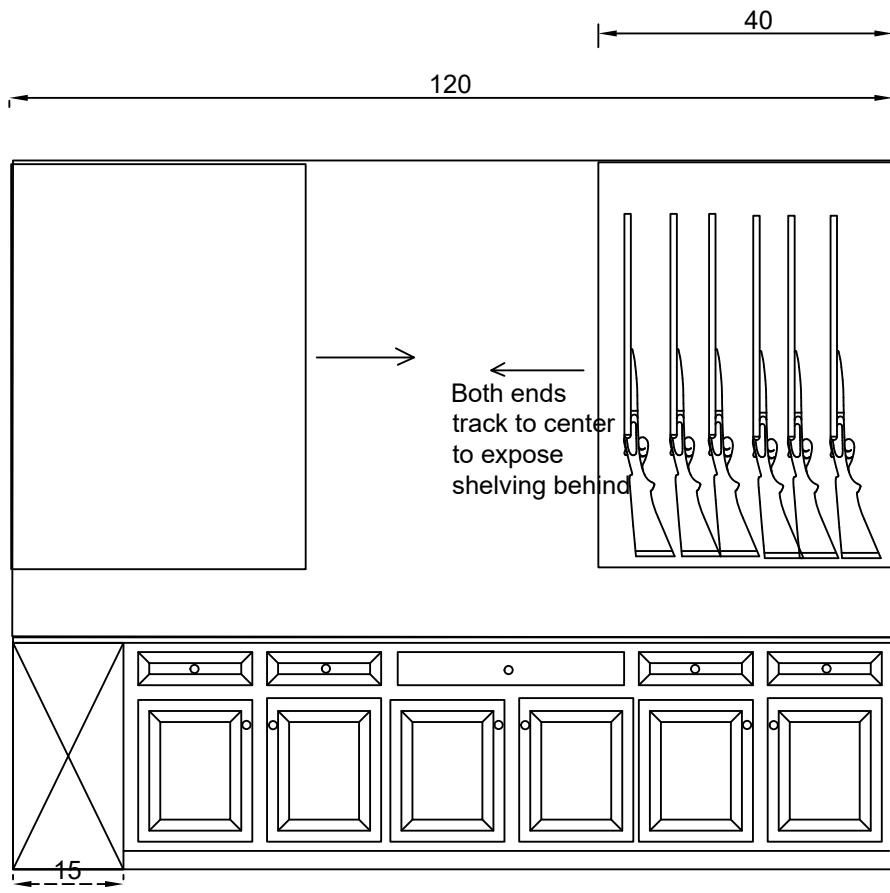

Wood Loft - Kelly

Side wall long guns vertical could be tracked to slide to the center from each end exposing storage behind

Sliding units could be on the deck or hung above the deck leaving work space across full width

Center horizontal gun backing style will be a leather of choice as in the concept image.

Bubble raised panel case goods and trims can be similarly matched to study or the concept imag.

Side long guns would be tracked into center over center pistol area to expose concealed storage.

tracked side long guns would be off the deck leaving working deck space

pull out work shelf could be centered on any one or all of the walls

pistol display area on side wall could be permanently located or moveable magnetic pegs on leather covered steel back plate.